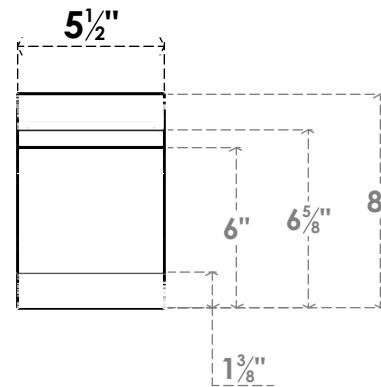

ITEM NUMBER: BRCPC055X08000X08000OLY

5 1/2"W X 8"D X 8"H OLYMPIC ARCHITECTURAL GRADE PVC CLOSED KNEE BRACE

SIDE PROFILE

FRONT PROFILE

ISOMETRIC

EKENA MILLWORK
2300 WEST MAIN ST.
CLARKSVILLE, TX 75426
TOLL FREE: 866-607-0453
WWW.EKENAMILLWORK.COM