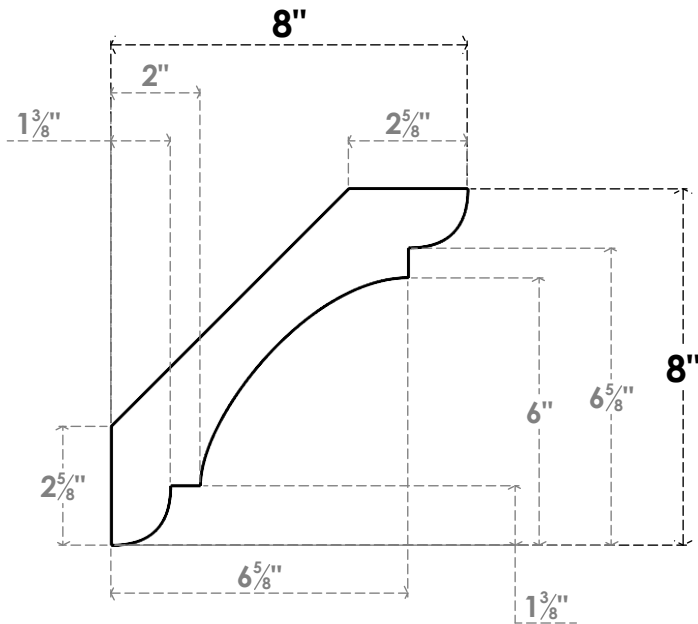

ITEM NUMBER: BRCPC055X08000X08000OLY

5 1/2"W X 8"D X 8"H OLYMPIC ARCHITECTURAL GRADE PVC CLOSED KNEE BRACE

SIDE PROFILE

FRONT PROFILE

ISOMETRIC

EKENA MILLWORK
2300 WEST MAIN ST.
CLARKSVILLE, TX 75426
TOLL FREE: 866-607-0453
WWW.EKENAMILLWORK.COM